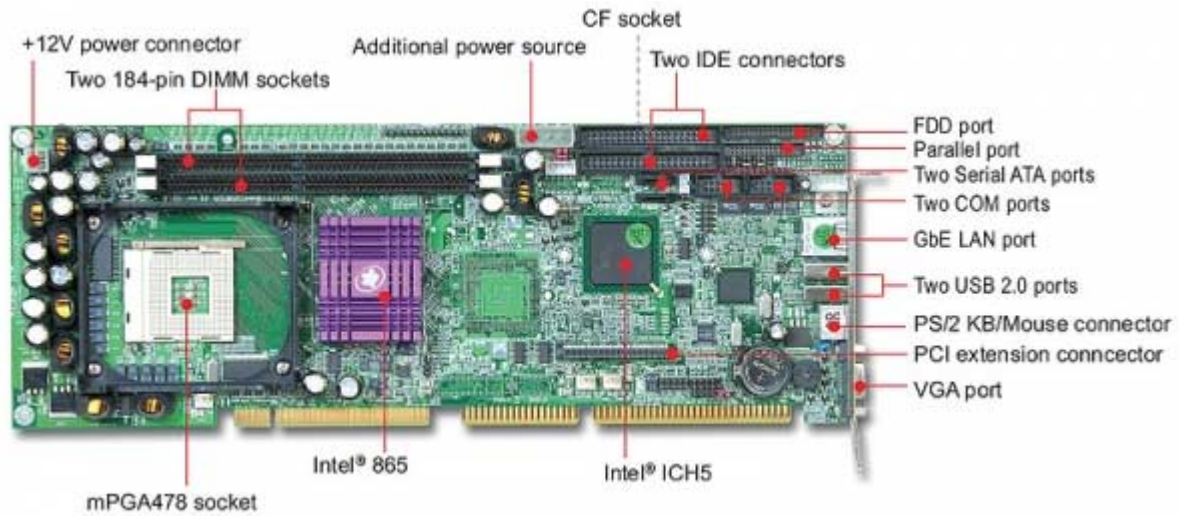

ROBO-8713VG2A

Intel® Pentium® 4 or Celeron® D processor based PICMG SBC with DDR 400 SDRAM, AGP 8X VGA, Gigabit Ethernet and Audio

- [Ordering Guide](#)
- [Download](#)
- [Larger Image\(s\)](#)
- [Datasheet \(PDF\)](#)

FEATURES

- Intel® Pentium® 4 processor with Hyper- Threading technology runs at 800MHz FSB
- Wire-speed Gigabit Ethernet based on Communication Streaming Architecture (CSA) with double throughput than PCI based Ethernet
- Rich expansion capability thru proprietary PCI