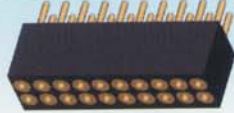

8360

001、SHD系列
Pitch1.27mm Single Row
Straight 02 to 50 Contacts
Socket Connectors

8361

002、SHD系列
Pitch1.27mm Double Row
Straight 04 to 100 Contacts
Socket Connectors

8366

003、SHD系列
Pitch1.27mm Double Row
Straight 04 to 100 Contacts
Socket Connectors

004、SHD系列
Pitch1.27mm Triple Row
Straight 06 to 150 Contacts
Socket Connectors

8363

005、SHR系列
Pitch1.27mm Single Row
Right Angle 02 to 50 Contacts
Socket Connectors

8364

006、SHR系列
Pitch1.27mm Double Row
Right Angle 04 to 100 Contacts
Socket Connectors

8365

007、SHR系列
Pitch1.27mm Double Row
Right Angle 04 to 100 Contacts
Socket Connectors

008、SHR系列
Pitch1.27mm Triple Row
Right Angle 06 to 150 Contacts
Socket Connectors

8366

009、SHS系列
Pitch1.27mm Single Row
SMT 02 to 50 Contacts
Socket Connectors