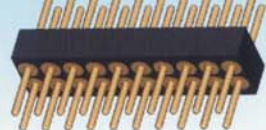

8365

007、SHR系列
Pitch1.27mm Double Row
Right Angle 04 to 100 Contacts
Socket Connectors

008、SHR系列
Pitch1.27mm Triple Row
Right Angle 06 to 150 Contacts
Socket Connectors

8366

009、SHS系列
Pitch1.27mm Single Row
SMT 02 to 50 Contacts
Socket Connectors

8367

010、SHS系列
Pitch1.27mm Double Row
SMT 04 to 100 Contacts
Socket Connectors

8368

011、SHS系列
Pitch1.27mm Double Row
SMT 04 to 100 Contacts
Socket Connectors

012、SHS系列
Pitch1.27mm Triple Row
SMT 06 to 150 Contacts
Socket Connectors

8350

013、SGD系列
Pitch1.27mm Single Row
Straight 02 to 50 Contacts
Pin Connectors

8351

014、SGD系列
Pitch1.27mm Double Row
Straight 04 to 100 Contacts
Pin Connectors

8352

015、SGD系列
Pitch1.27mm Double Row
Straight 04 to 100 Contacts
Pin Connectors