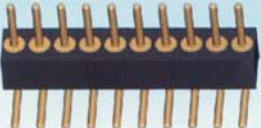

8367

010、SHS系列
Pitch1.27mm Double Row
SMT 04 to 100 Contacts
Socket Connectors

8368

011、SHS系列
Pitch1.27mm Double Row
SMT 04 to 100 Contacts
Socket Connectors

012、SHS系列
Pitch1.27mm Triple Row
SMT 06 to 150 Contacts
Socket Connectors

8350

013、SGD系列
Pitch1.27mm Single Row
Straight 02 to 50 Contacts
Pin Connectors

8351

014、SGD系列
Pitch1.27mm Double Row
Straight 04 to 100 Contacts
Pin Connectors

8352

015、SGD系列
Pitch1.27mm Double Row
Straight 04 to 100 Contacts
Pin Connectors

016、SGD系列
Pitch1.27mm Triple Row
Straight 06 to 150 Contacts
Pin Connectors

8353

017、SGR系列
Pitch1.27mm Single Row
Right Angle 02 to 50 Contacts
Pin Connectors

8354

018、SGR系列
Pitch1.27mm Double Row
Right Angle 04 to 100 Contacts
Pin Connectors