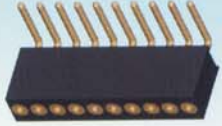

8360

001、SHD系列
Pitch1.27mm Single Row
Straight 02 to 50 Contacts
Socket Connectors

8361

002、SHD系列
Pitch1.27mm Double Row
Straight 04 to 100 Contacts
Socket Connectors

8366

003、SHD系列
Pitch1.27mm Double Row
Straight 04 to 100 Contacts
Socket Connectors

004、SHD系列
Pitch1.27mm Triple Row
Straight 06 to 150 Contacts
Socket Connectors

8363

005、SHR系列
Pitch1.27mm Single Row
Right Angle 02 to 50 Contacts
Socket Connectors

8364

006、SHR系列
Pitch1.27mm Double Row
Right Angle 04 to 100 Contacts
Socket Connectors

8365

007、SHR系列
Pitch1.27mm Double Row
Right Angle 04 to 100 Contacts
Socket Connectors

008、SHR系列
Pitch1.27mm Triple Row
Right Angle 06 to 150 Contacts
Socket Connectors

8366

009、SHS系列
Pitch1.27mm Single Row
SMT 02 to 50 Contacts
Socket Connectors