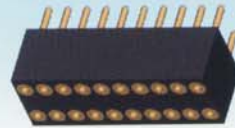

8360

001、SHD系列
Pitch1.27mm Single Row
Straight 02 to 50 Contacts
Socket Connectors

8361

002、SHD系列
Pitch1.27mm Double Row
Straight 04 to 100 Contacts
Socket Connectors

8366

003、SHD系列
Pitch1.27mm Double Row
Straight 04 to 100 Contacts
Socket Connectors

004、SHD系列
Pitch1.27mm Triple Row
Straight 06 to 150 Contacts
Socket Connectors

8363

005、SHR系列
Pitch1.27mm Single Row
Right Angle 02 to 50 Contacts
Socket Connectors

8364

006、SHR系列
Pitch1.27mm Double Row
Right Angle 04 to 100 Contacts
Socket Connectors

8365

007、SHR系列
Pitch1.27mm Double Row
Right Angle 04 to 100 Contacts
Socket Connectors

008、SHR系列
Pitch1.27mm Triple Row
Right Angle 06 to 150 Contacts
Socket Connectors

8366

009、SHS系列
Pitch1.27mm Single Row
SMT 02 to 50 Contacts
Socket Connectors