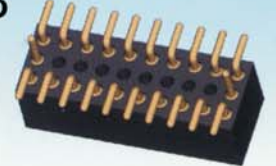

8365

007、SHR系列
Pitch1.27mm Double Row
Right Angle 04 to 100 Contacts
Socket Connectors

008、SHR系列
Pitch1.27mm Triple Row
Right Angle 06 to 150 Contacts
Socket Connectors

8366

009、SHS系列
Pitch1.27mm Single Row
SMT 02 to 50 Contacts
Socket Connectors

8367

010、SHS系列
Pitch1.27mm Double Row
SMT 04 to 100 Contacts
Socket Connectors

8368

011、SHS系列
Pitch1.27mm Double Row
SMT 04 to 100 Contacts
Socket Connectors

012、SHS系列
Pitch1.27mm Triple Row
SMT 06 to 150 Contacts
Socket Connectors

8350

013、SGD系列
Pitch1.27mm Single Row
Straight 02 to 50 Contacts
Pin Connectors

8351

014、SGD系列
Pitch1.27mm Double Row
Straight 04 to 100 Contacts
Pin Connectors

8352

015、SGD系列
Pitch1.27mm Double Row
Straight 04 to 100 Contacts
Pin Connectors