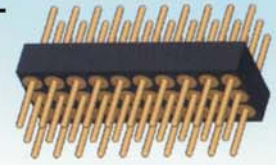

8367

010、SHS系列
Pitch1.27mm Double Row
SMT 04 to 100 Contacts
Socket Connectors

8368

011、SHS系列
Pitch1.27mm Double Row
SMT 04 to 100 Contacts
Socket Connectors

012、SHS系列
Pitch1.27mm Triple Row
SMT 06 to 150 Contacts
Socket Connectors

8350

013、SGD系列
Pitch1.27mm Single Row
Straight 02 to 50 Contacts
Pin Connectors

8351

014、SGD系列
Pitch1.27mm Double Row
Straight 04 to 100 Contacts
Pin Connectors

8352

015、SGD系列
Pitch1.27mm Double Row
Straight 04 to 100 Contacts
Pin Connectors

016、SGD系列
Pitch1.27mm Triple Row
Straight 06 to 150 Contacts
Pin Connectors

8353

017、SGR系列
Pitch1.27mm Single Row
Right Angle 02 to 50 Contacts
Pin Connectors

8354

018、SGR系列
Pitch1.27mm Double Row
Right Angle 04 to 100 Contacts
Pin Connectors