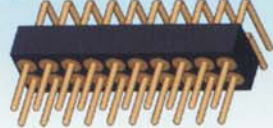

8367

010、SHS系列
Pitch1.27mm Double Row
SMT 04 to 100 Contacts
Socket Connectors

8368

011、SHS系列
Pitch1.27mm Double Row
SMT 04 to 100 Contacts
Socket Connectors

012、SHS系列
Pitch1.27mm Triple Row
SMT 06 to 150 Contacts
Socket Connectors

8350

013、SGD系列
Pitch1.27mm Single Row
Straight 02 to 50 Contacts
Pin Connectors

8351

014、SGD系列
Pitch1.27mm Double Row
Straight 04 to 100 Contacts
Pin Connectors

8352

015、SGD系列
Pitch1.27mm Double Row
Straight 04 to 100 Contacts
Pin Connectors

016、SGD系列
Pitch1.27mm Triple Row
Straight 06 to 150 Contacts
Pin Connectors

8353

017、SGR系列
Pitch1.27mm Single Row
Right Angle 02 to 50 Contacts
Pin Connectors

8354

018、SGR系列
Pitch1.27mm Double Row
Right Angle 04 to 100 Contacts
Pin Connectors