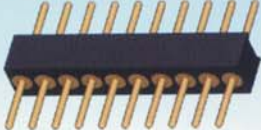

8365

007、SHR系列
Pitch1.27mm Double Row
Right Angle 04 to 100 Contacts
Socket Connectors

008、SHR系列
Pitch1.27mm Triple Row
Right Angle 06 to 150 Contacts
Socket Connectors

8366

009、SHS系列
Pitch1.27mm Single Row
SMT 02 to 50 Contacts
Socket Connectors

8367

010、SHS系列
Pitch1.27mm Double Row
SMT 04 to 100 Contacts
Socket Connectors

8368

011、SHS系列
Pitch1.27mm Double Row
SMT 04 to 100 Contacts
Socket Connectors

012、SHS系列
Pitch1.27mm Triple Row
SMT 06 to 150 Contacts
Socket Connectors

8350

013、SGD系列
Pitch1.27mm Single Row
Straight 02 to 50 Contacts
Pin Connectors

8351

014、SGD系列
Pitch1.27mm Double Row
Straight 04 to 100 Contacts
Pin Connectors

8352

015、SGD系列
Pitch1.27mm Double Row
Straight 04 to 100 Contacts
Pin Connectors

016、SGD系列
Pitch1.27mm Triple Row
Straight 06 to 150 Contacts
Pin Connectors

8353

017、SGR系列
Pitch1.27mm Single Row
Right Angle 02 to 50 Contacts
Pin Connectors

8354

018、SGR系列
Pitch1.27mm Double Row
Right Angle 04 to 100 Contacts
Pin Connectors