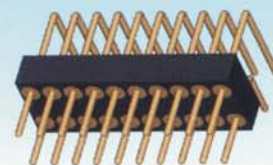

8350

013、SGD系列
Pitch1.27mm Single Row
Straight 02 to 50 Contacts
Pin Connectors

8351

014、SGD系列
Pitch1.27mm Double Row
Straight 04 to 100 Contacts
Pin Connectors

8352

015、SGD系列
Pitch1.27mm Double Row
Straight 04 to 100 Contacts
Pin Connectors

016、SGD系列
Pitch1.27mm Triple Row
Straight 06 to 150 Contacts
Pin Connectors

8353

017、SGR系列
Pitch1.27mm Single Row
Right Angle 02 to 50 Contacts
Pin Connectors

8354

018、SGR系列
Pitch1.27mm Double Row
Right Angle 04 to 100 Contacts
Pin Connectors

8355

019、SGR系列
Pitch1.27mm Double Row
Right Angle 04 to 100 Contacts
Pin Connectors

020、SGR系列
Pitch1.27mm Triple Row
Right Angle 06 to 150 Contacts
Pin Connectors