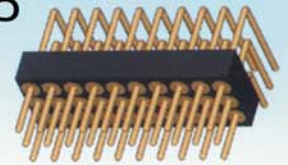

8350

013、SGD系列
Pitch1.27mm Single Row
Straight 02 to 50 Contacts
Pin Connectors

8351

014、SGD系列
Pitch1.27mm Double Row
Straight 04 to 100 Contacts
Pin Connectors

8352

015、SGD系列
Pitch1.27mm Double Row
Straight 04 to 100 Contacts
Pin Connectors

016、SGD系列
Pitch1.27mm Triple Row
Straight 06 to 150 Contacts
Pin Connectors

8353

017、SGR系列
Pitch1.27mm Single Row
Right Angle 02 to 50 Contacts
Pin Connectors

8354

018、SGR系列
Pitch1.27mm Double Row
Right Angle 04 to 100 Contacts
Pin Connectors

8355

019、SGR系列
Pitch1.27mm Double Row
Right Angle 04 to 100 Contacts
Pin Connectors

020、SGR系列
Pitch1.27mm Triple Row
Right Angle 06 to 150 Contacts
Pin Connectors