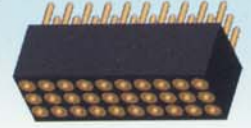

8360

001、SHD系列
Pitch1.27mm Single Row
Straight 02 to 50 Contacts
Socket Connectors

8361

002、SHD系列
Pitch1.27mm Double Row
Straight 04 to 100 Contacts
Socket Connectors

8366

003、SHD系列
Pitch1.27mm Double Row
Straight 04 to 100 Contacts
Socket Connectors

004、SHD系列
Pitch1.27mm Triple Row
Straight 06 to 150 Contacts
Socket Connectors

8363

005、SHR系列
Pitch1.27mm Single Row
Right Angle 02 to 50 Contacts
Socket Connectors

8364

006、SHR系列
Pitch1.27mm Double Row
Right Angle 04 to 100 Contacts
Socket Connectors

8365

007、SHR系列
Pitch1.27mm Double Row
Right Angle 04 to 100 Contacts
Socket Connectors

008、SHR系列
Pitch1.27mm Triple Row
Right Angle 06 to 150 Contacts
Socket Connectors

8366

009、SHS系列
Pitch1.27mm Single Row
SMT 02 to 50 Contacts
Socket Connectors