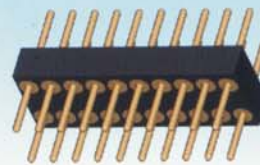

8367

010、SHS系列
Pitch1.27mm Double Row
SMT 04 to 100 Contacts
Socket Connectors

8368

011、SHS系列
Pitch1.27mm Double Row
SMT 04 to 100 Contacts
Socket Connectors

012、SHS系列
Pitch1.27mm Triple Row
SMT 06 to 150 Contacts
Socket Connectors

8350

013、SGD系列
Pitch1.27mm Single Row
Straight 02 to 50 Contacts
Pin Connectors

8351

014、SGD系列
Pitch1.27mm Double Row
Straight 04 to 100 Contacts
Pin Connectors

8352

015、SGD系列
Pitch1.27mm Double Row
Straight 04 to 100 Contacts
Pin Connectors

016、SGD系列
Pitch1.27mm Triple Row
Straight 06 to 150 Contacts
Pin Connectors

8353

017、SGR系列
Pitch1.27mm Single Row
Right Angle 02 to 50 Contacts
Pin Connectors

8354

018、SGR系列
Pitch1.27mm Double Row
Right Angle 04 to 100 Contacts
Pin Connectors

8355

019、SGR系列
Pitch1.27mm Double Row
Right Angle 04 to 100 Contacts
Pin Connectors

020、SGR系列
Pitch1.27mm Triple Row
Right Angle 06 to 150 Contacts
Pin Connectors